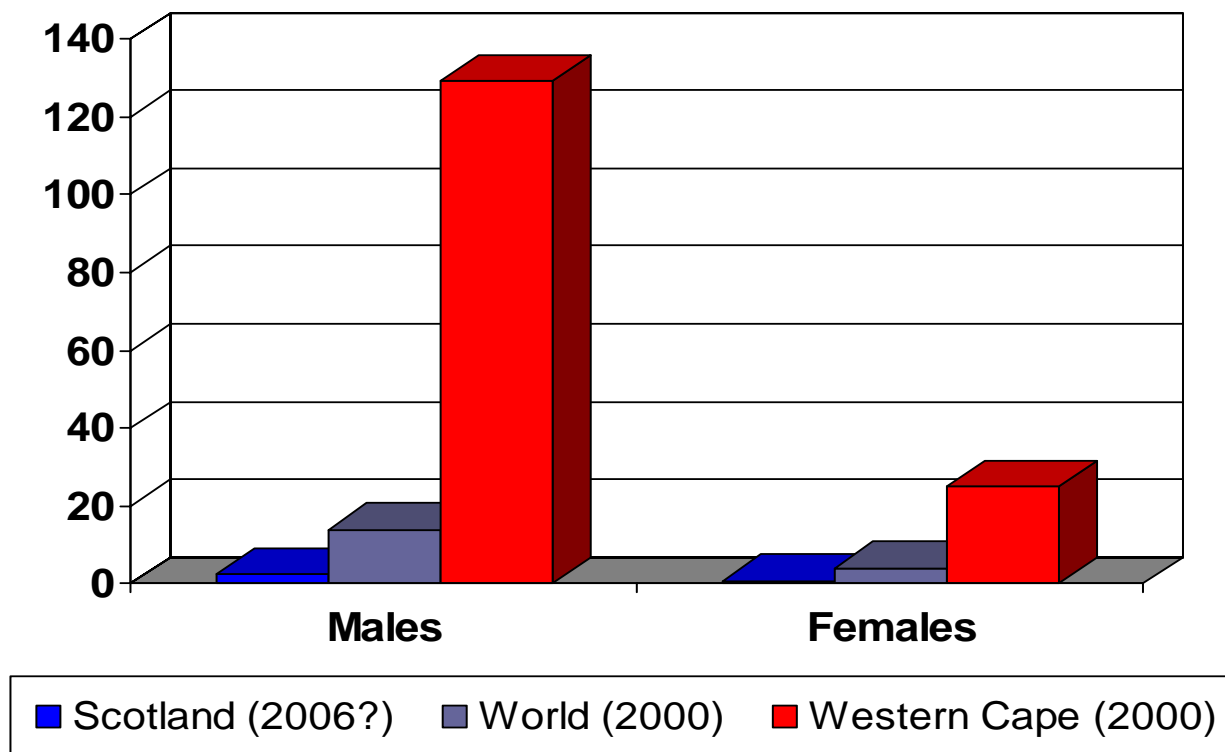

Homicide rate / 100, 000 population

Scotland, World ave, Western Cape

10x > World ave for males, 7x > for females